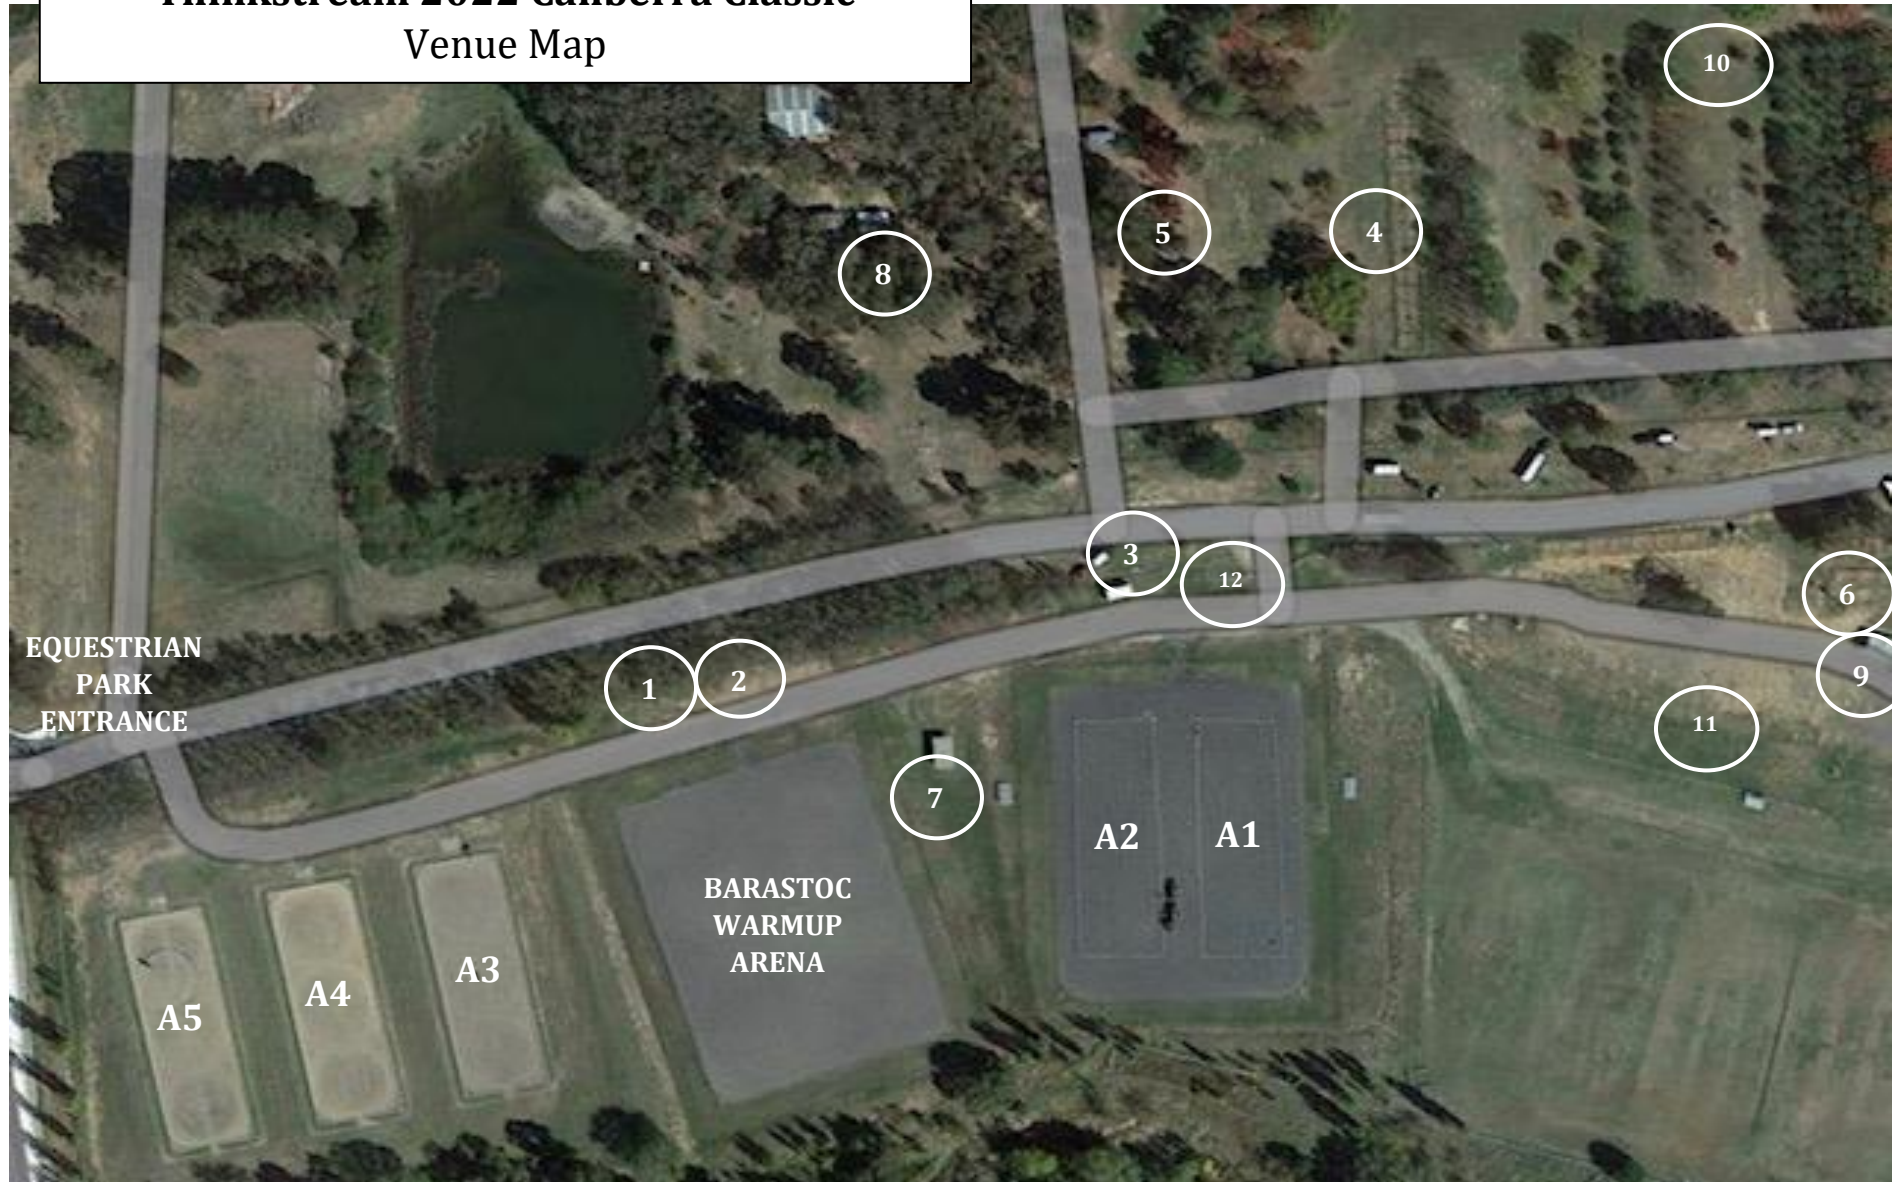

Thinkstream 2022 Canberra Classic

Venue Map

1. Gear check and Steward
2. First aid
3. Trade village
4. Yards (Booked)
5. Stables
6. Day yards (unbooked)

7. Toilets
8. Toilets and showers
9. Toilets
10. Lunging area
11. Day parking
12. Volunteers and Judges Tent

- A1. Cammy Gray Farrier Arena 1
- A2. Gooromon Park Riding School Arena 2
- A3. Wilmont Equestrian Arena 3
- A4. Govern Images Arena 4
- A5. Dressage NSW Arena 5